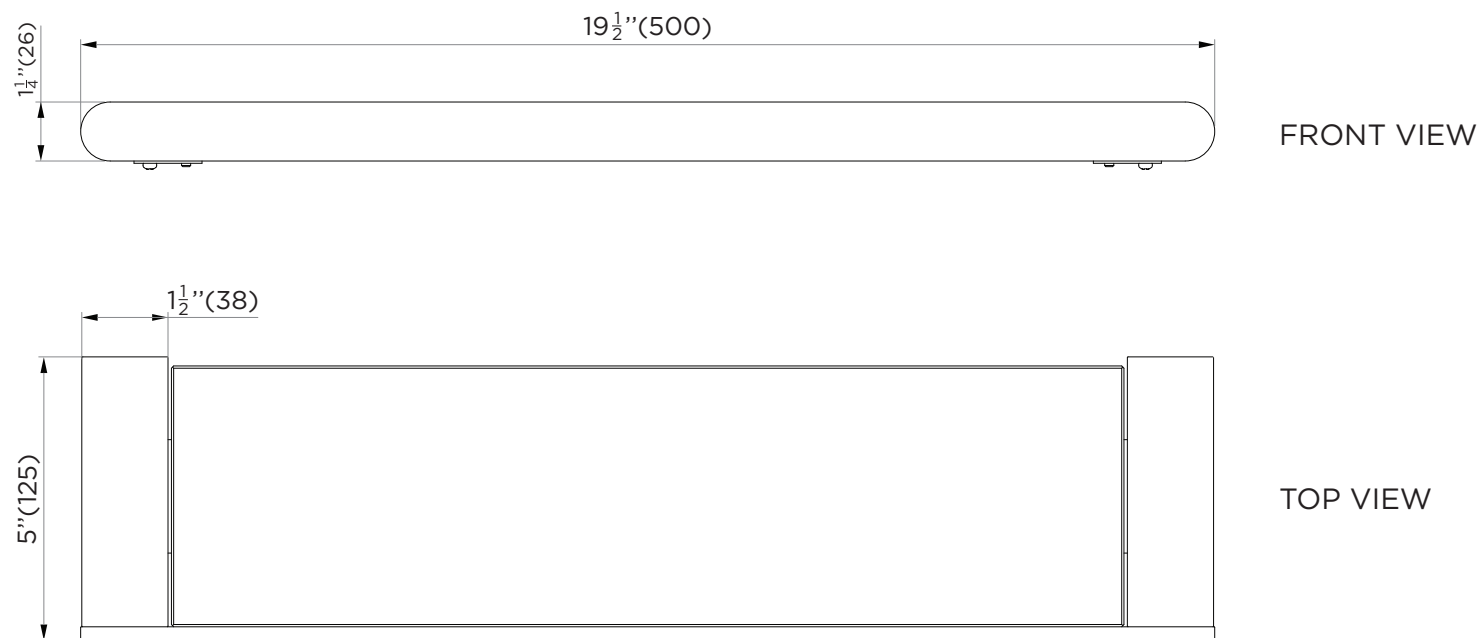

SPECIFICATIONS / TECHNICAL DATA

BATHROOM GLASS SHELF

ATTENTION! Dimensions may vary by up to 3/8". It is highly recommended to pull all dimensions of actual model for installation and measuring purposes.